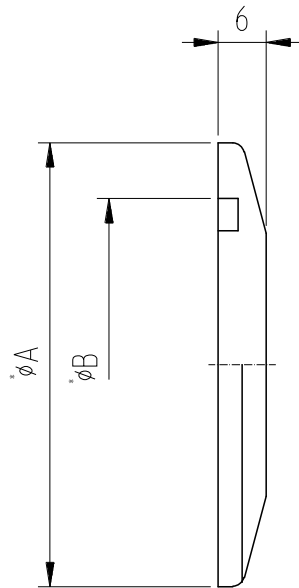

Engineering Date Sheet

KF Series Blank Flange

Model	A	B
KF10	30	12.2
KF16	30	17.2
KF25	40	26.2
KF40	55	41.2
KF50	75	52.2

Mat'l : Ring-SUS304/Al6063

DGN	CCK	CHK		APP
REV	A	DATE	2000.1.28	Motech Vacuum Co.,LTD