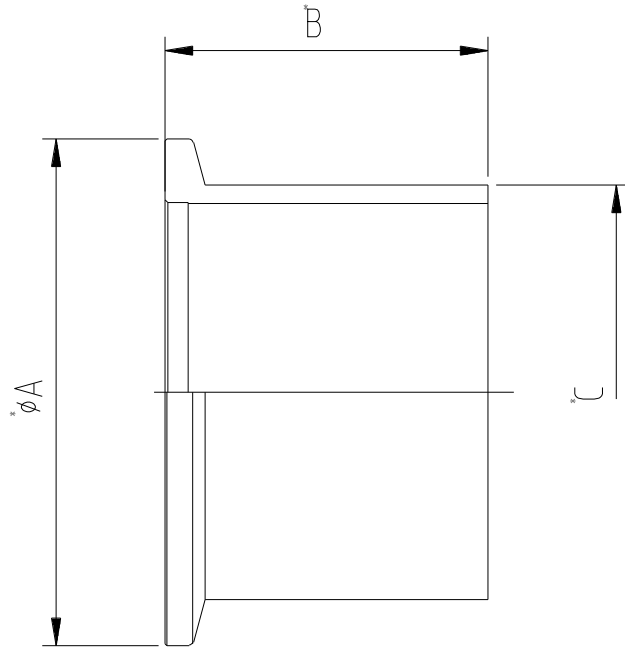

Engineering Date Sheet

KF Series Half Nipple

Model	A	B	C
KF10	30	40	12.1
KF16	30	40	19.05
KF25	40	40	25.4
KF40	55	40	38.1
KF50	75	40	50.8

Mat'l : AL & SUS304

DGN	CCK	CHK		APP
REV	A	DATE	2000.1.28	Motech Vacuum Co.,LTD